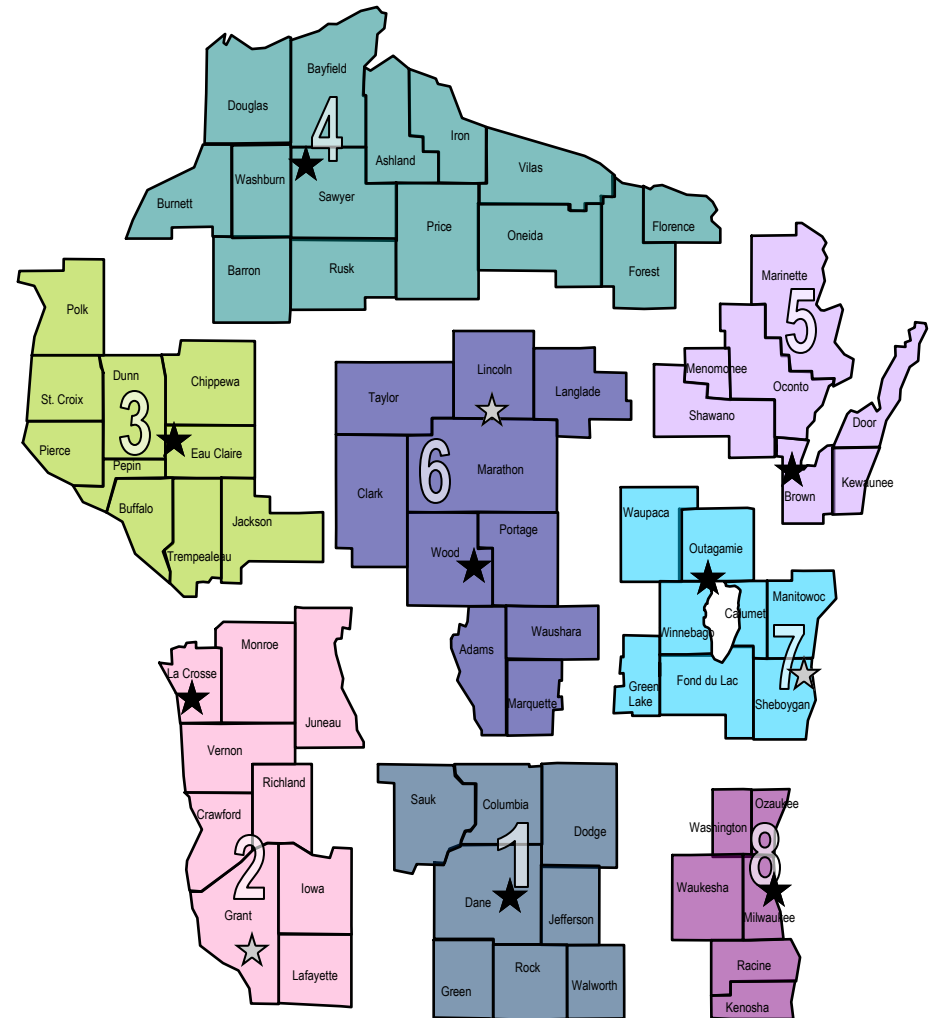

★ Hub Office

☆ Partner Office

Region 7 Hub Office: Menasha
Child Care Resource & Referral
Executive Director: Judith Olson
1-800-749-5437;
www.getconnectedforkids.org
Partner Office: Sheboygan
Family Connections
Executive Director: Kate S. Hildebrandt
1-800-322-2046;
www.familyconnectionssc.org

Region 8 Hub Office: Milwaukee
4C Community Coordinated Child Care
Executive Director: Jack McCommon
1-414-562-2650;
www.4c-milwaukee.org